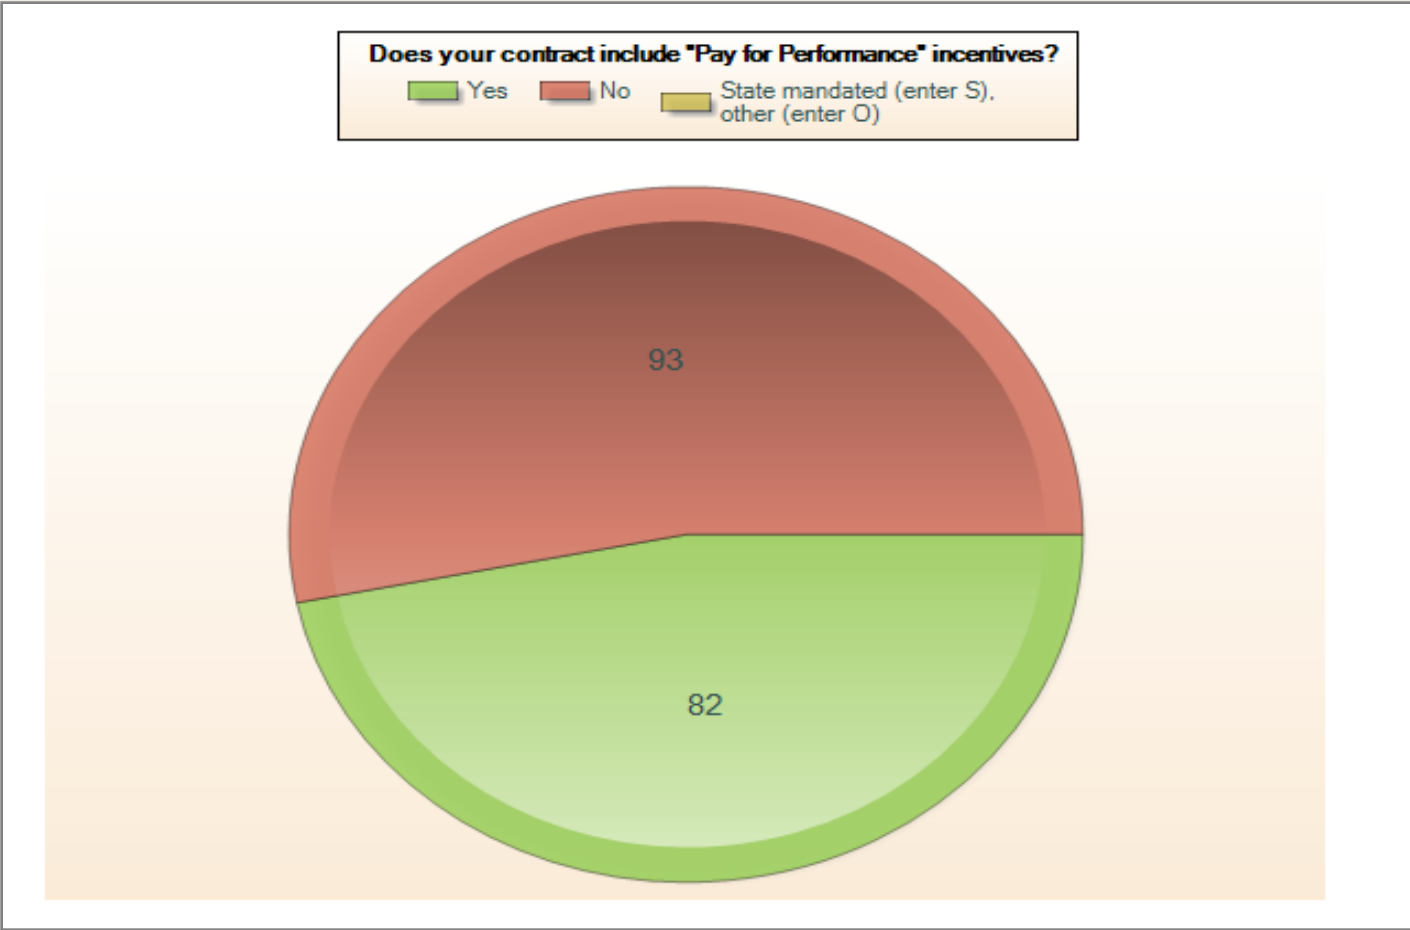

Annual Superintendent/District Administrator Salary and Benefit Survey: 2011-

2012: Does your contract include "Pay for Performance" incentives?