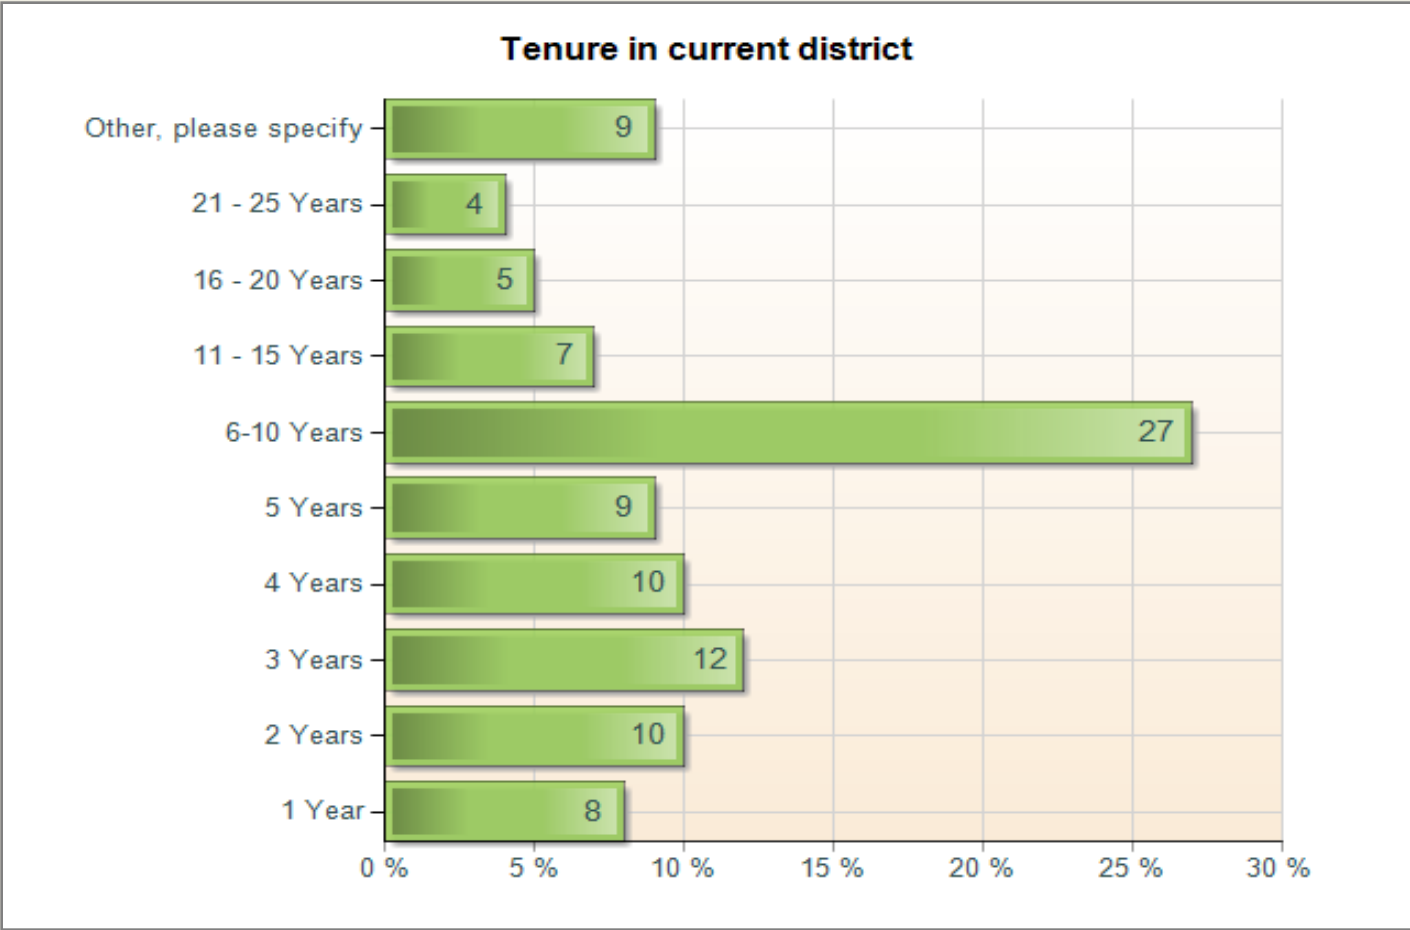

Annual Superintendent/District Administrator Salary and Benefit Survey: 2011-2012: Tenure in current district