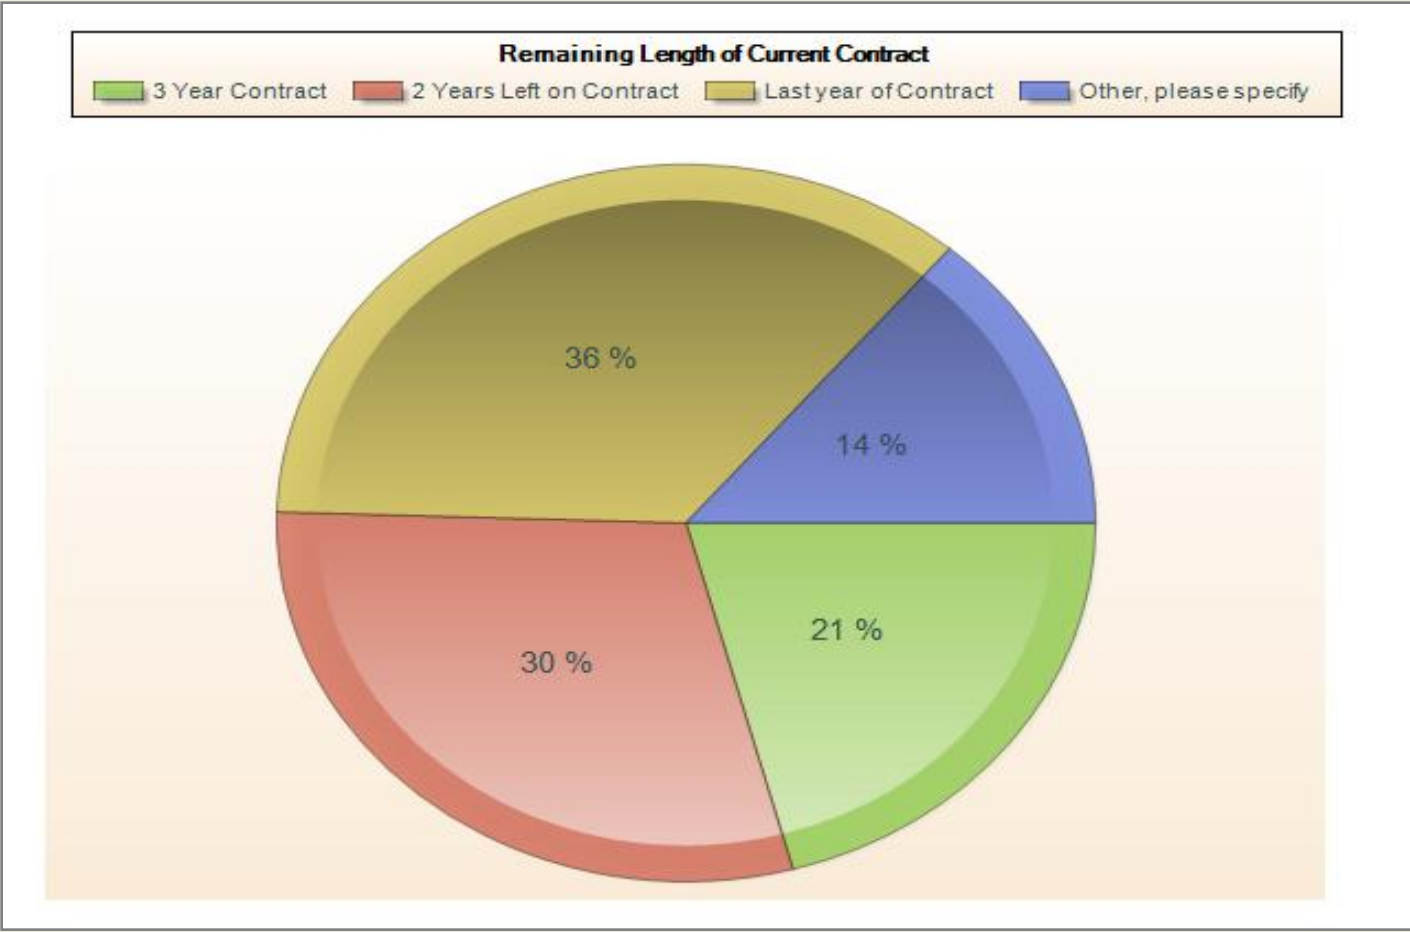

Annual Superintendent/District Administrator Salary and Benefit Survey: 2011-2012: Remaining Length of Current Contract