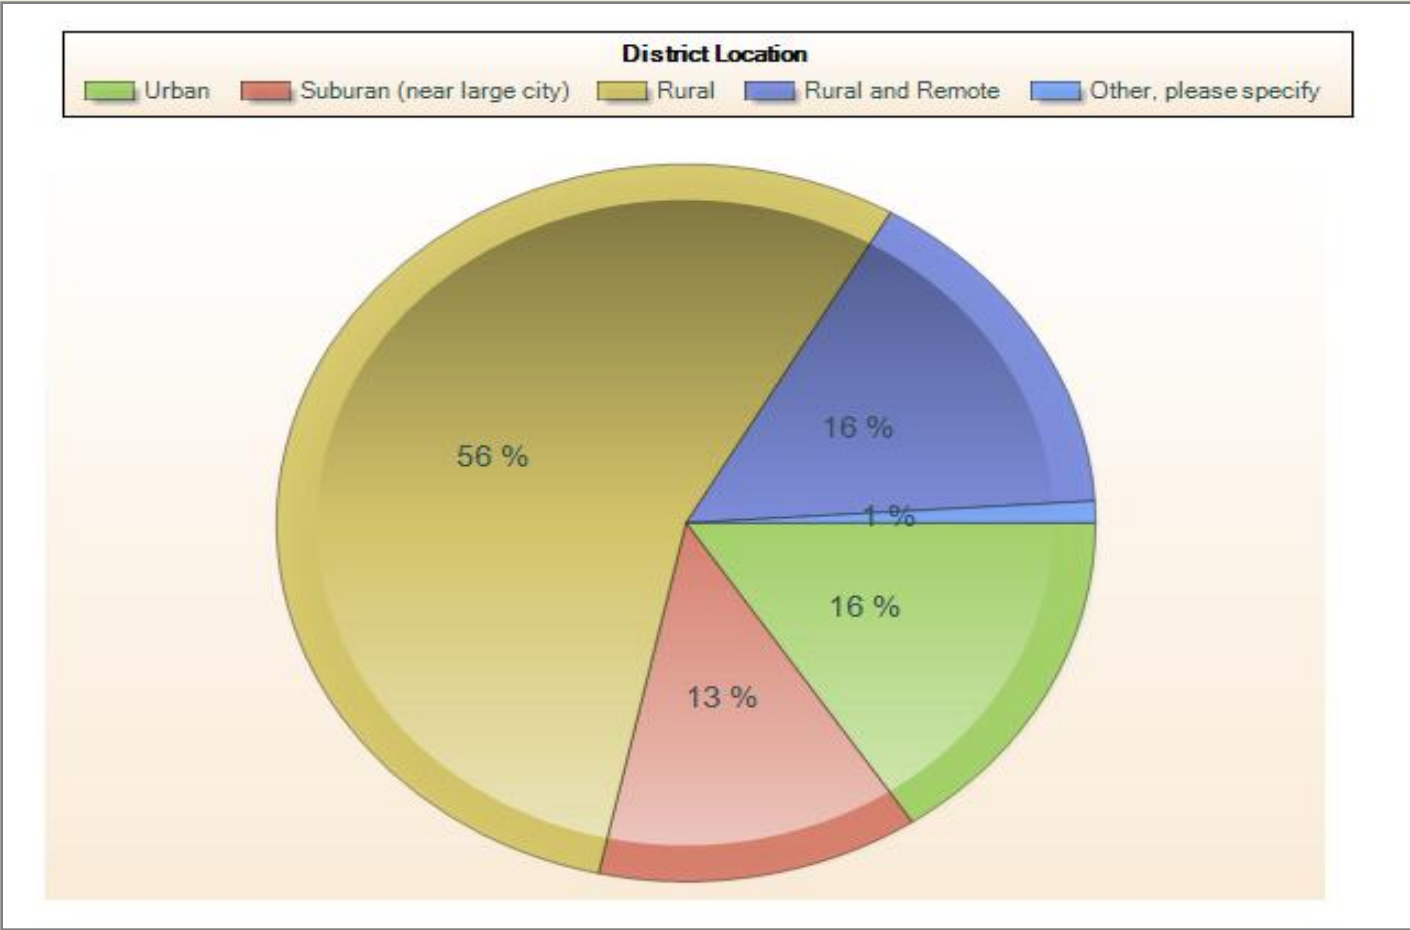

Arizona School Boards Association 2011 Superintendent Salary Survey

2011 -2012 Superintendent Salary survey

Who Participated?

Annual Superintendent/District Administrator Salary and Benefit Survey: 2011-2012: District Type

Annual Superintendent/District Administrator Salary and Benefit Survey: 2011-2012: District Location

2011-2012 Superintendent Salary Survey

SUPERINTENDENT PROFILE

Annual Superintendent/District Administrator Salary and Benefit Survey: 2011-2012: Male or Female