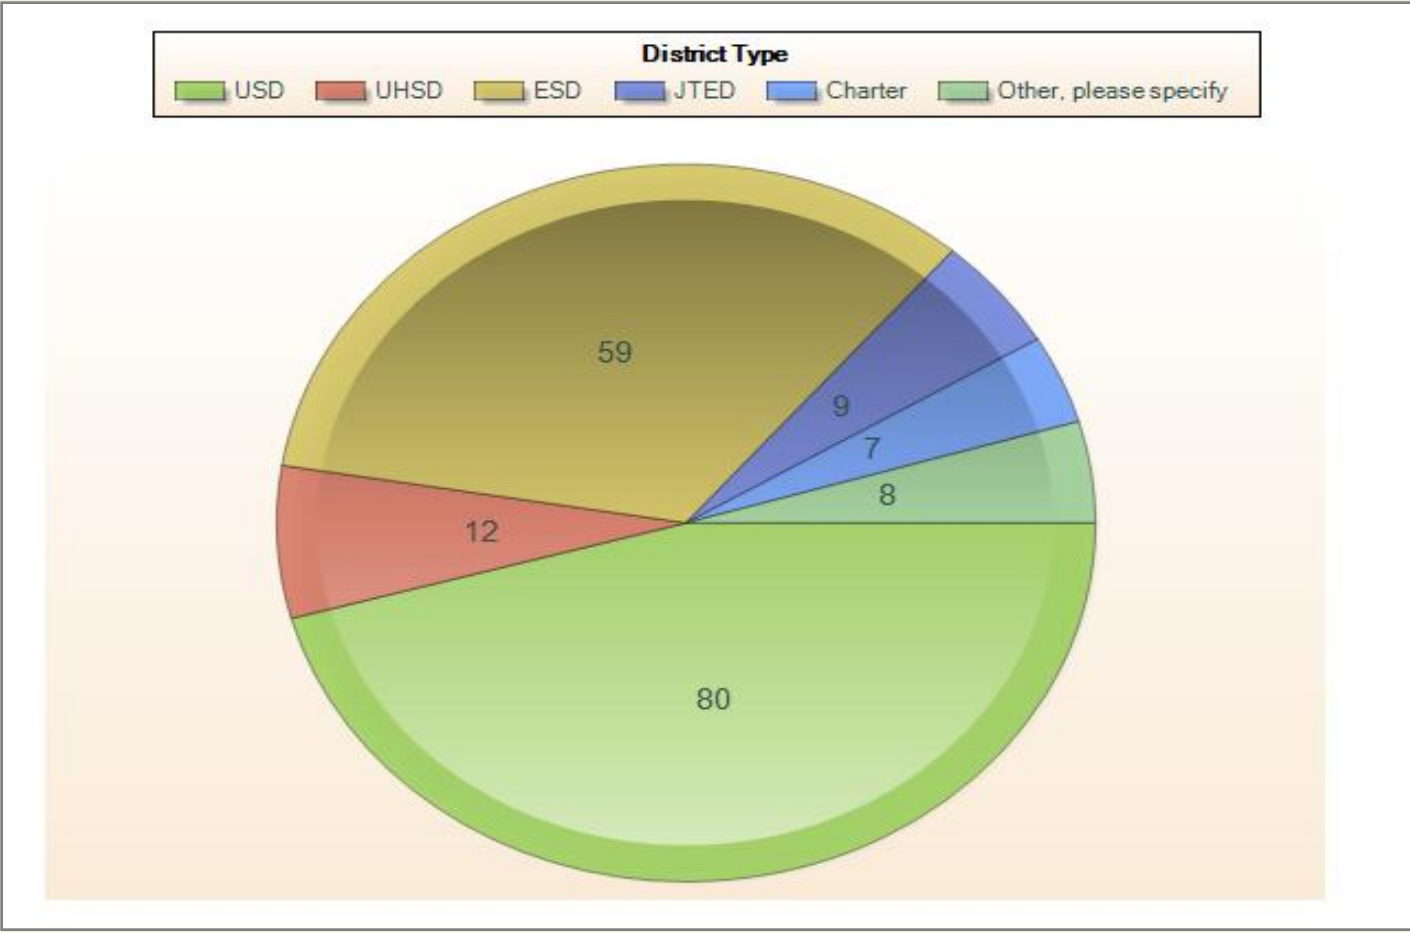

Arizona School Boards Association 2011 Superintendent Salary Survey

2011 -2012 Superintendent Salary survey

Who Participated?

Annual Superintendent/District Administrator Salary and Benefit Survey: 2011-2012: District Type

Annual Superintendent/District Administrator Salary and Benefit Survey: 2011-2012: District Location

2011-2012 Superintendent Salary Survey

SUPERINTENDENT PROFILE

Annual Superintendent/District Administrator Salary and Benefit Survey: 2011-2012: Male or Female