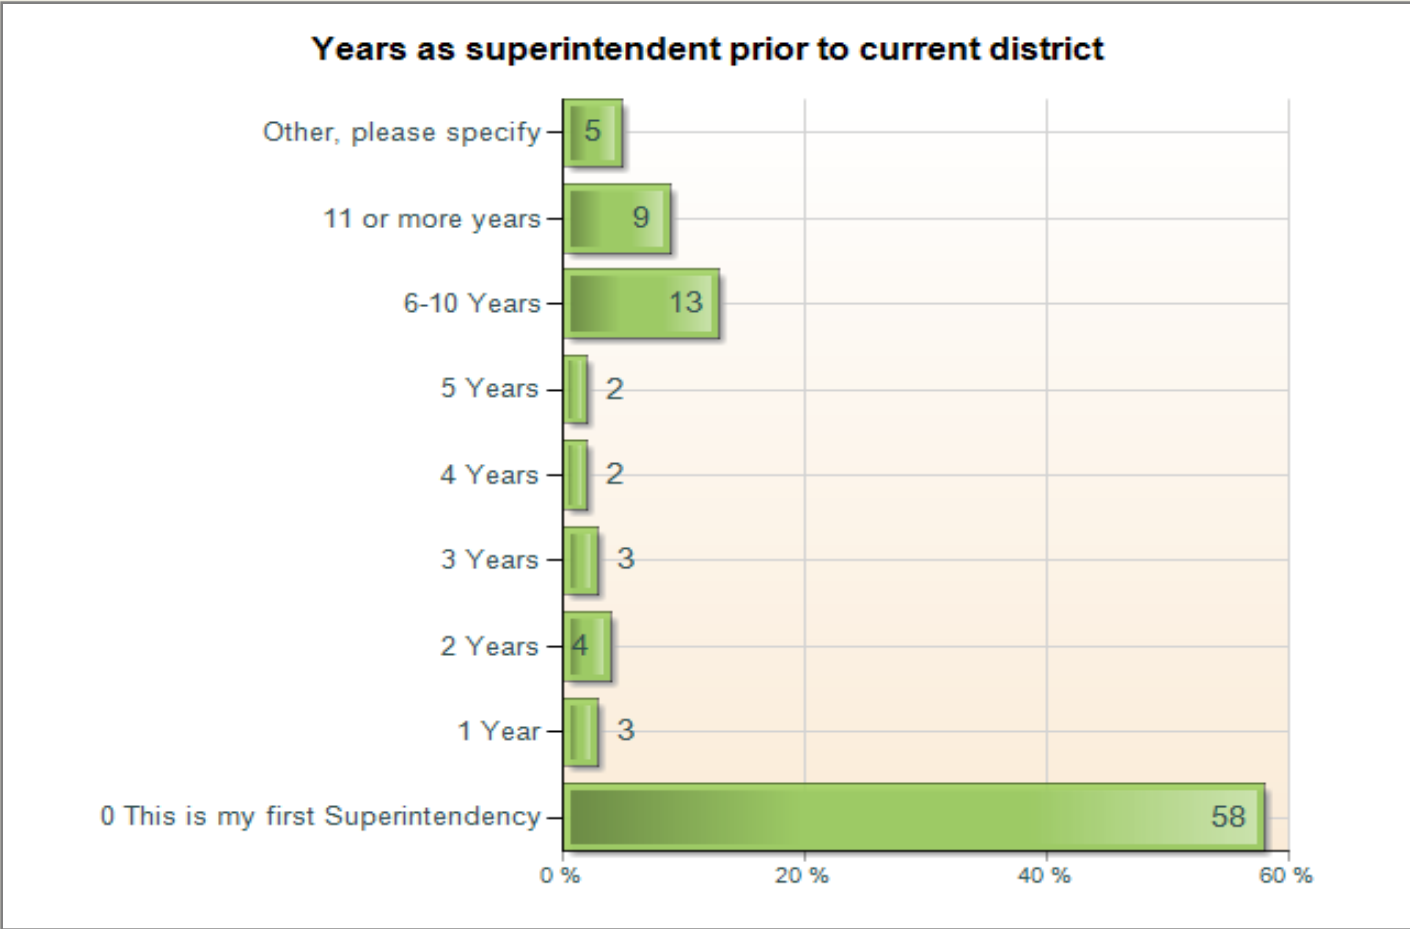

Annual Superintendent/District Administrator Salary and Benefit Survey: 2011-2012: Years as superintendent prior to current district